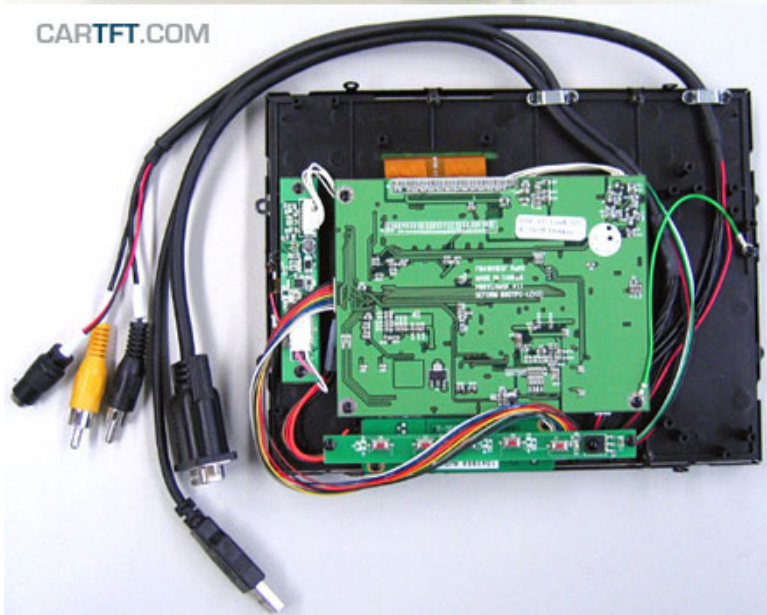

249.00 EUR

incl. 19% VAT, plus shipping

- **Open-Frame !**
- **LED Backlight !**
- **Auto Power On !**

CARTFT.COM

**New** : LED-Backlight-Technology, with optimized color saturation enabling particular high and shining display. The scale of displayable color nuances is increased by 45% because of the new technology. Conventional LCDs are based on CCFL backlight, which can display approx. 72% of the standard color scale of NTSC (National Television Systems Committee). With LED-Backlight-Technology 104% of the NTSC-color scale can be displayed. This results in displaying in a highly realistic manner.

With the new Open-Frame TFT display-series from CarTFT you get back control : The ruggedized metal frame enables you a stable installation. The single modules (Mainboard, Touchscreen controller, Power inverter and button-frame) can be screwed off from the rear side and being positioned elsewhere. This way you can install the connector cables more easier and the display thickness shrinks also.

## **Additional informations :**

With the touchscreen functionality you easily can control your PC. The brilliant VGA-display ensures a maximum readability and sharpness.

AC-Adapter for home usage and a car cigarette lighter adapter are included.

## **Specifications**

<i>Screen size</i>	8.0" digital
<i>Aspect Ratio</i>	4:3 wide TFT screen
<i>Dot Resolution</i>	2400x600= 1,440,000 dots
<i>Physical Resolution</i>	800x600
<i>Supported Resolutions</i>	640x480-1920x1080
<i>Color configuration</i>	RGB stripe
<i>Brightness</i>	600 nits
<i>Contrast</i>	500:1
<i>Operating temperature</i>	-30°C to 85°C
<i>Power input</i>	DC 12VDC
<i>Power consumption</i>	max. 10W
<i>Video system</i>	2x Video inputs (PAL/NTSC) 1x VGA input
<i>Dimensions</i>	185.6 x 143.6 x 27 mm Display : 162 x 121.5 mm
<i>Video input signal</i>	1.0Vp-p, composite video
<i>Features</i>	Full function OSD control (englisch) Auto Power On/Off LED backlight Autodimmer